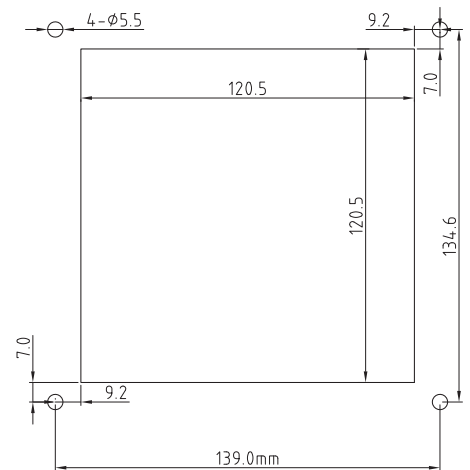

# Louvered Fan Guards (hinged type)

Easy Access to Media

<b>Part Number</b>	LFGH120	<b>Filter Media 5-Packs</b>	
<b>Frame Description</b>	ABS Resin - flame resistant UL94V-0, with UV protection. Vents with screens at 45-degree angle. Includes high foam sealing edge - protection grade IP44-IP54. Snap-fit or screw mount.	<b>Part Number</b>	<b>Description</b>
<b>Filter Mesh Material</b>	Nylon Fiber - Synthetic Resin, filters to 8 microns.	LFG120BF/PK	For LFGH120
<b>Color</b>	Gray is standard. Black is available upon request. <b>Minimums may apply.</b>		
<b>Matching Series</b>	OA109, OA125, OA4715, OD1225, OD1232, OD1238		
<b>Hardware</b>	1 bag - 4 ea. M4x8, washer, lock washer 1 bag - 4 ea. M4x12, nut, star washer		

**PANEL CUTOUT**