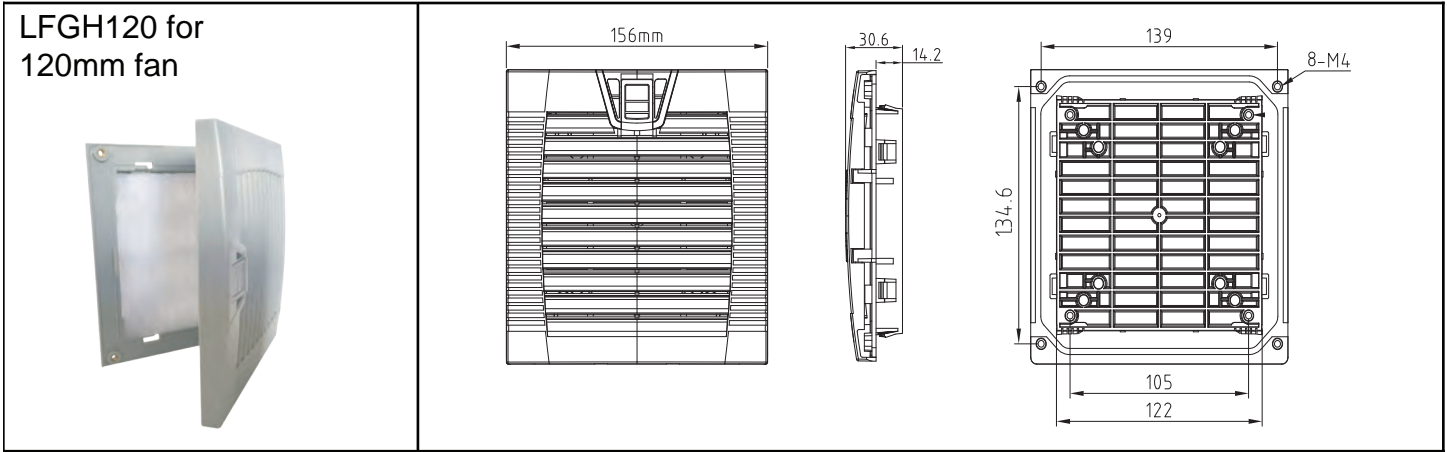

# Louvered Fan Guards (hinged type)

Easy Access to Media

<b>Part Number</b>	LFGH120	<b>Filter Media 5-Packs</b>	
<b>Frame Description</b>	ABS Resin - flame resistant UL94V-0, with UV protection. Vents with screens at 45-degree angle. Includes high foam sealing edge - protection grade IP44-IP54. Snap-fit or screw mount.	<b>Part Number</b>	<b>Description</b>
<b>Filter Mesh Material</b>	Nylon Fiber - Synthetic Resin, filters to 8 microns.	LFG120BF/PK	For LFGH120
<b>Color</b>	Gray is standard. Black is available upon request. <b>Minimums may apply.</b>		
<b>Matching Series</b>	OA109, OA125, OA4715, OD1225, OD1232, OD1238		
<b>Hardware</b>	1 bag - 4 ea. M4x8, washer, lock washer 1 bag - 4 ea. M4x12, nut, star washer		

**PANEL CUTOUT**